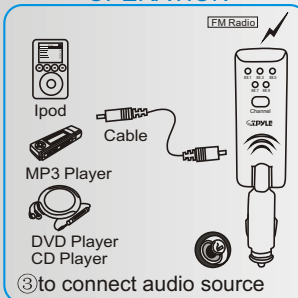

④ Adjust the frequency of car FM radio to the same frequency as transmitter for receiving signals.

Features & Functions

1. With attached audio cable it can be connected with any audio player such as MP3, MP4, MD and Ipod etc.
2. FM stereo transmitter provides real-time transmission of music. High separation and crystal clear sound.
3. Powered by car cigarette lighter socket. Plug and play.
4. The angle between plug and main unit can be adjusted at will.
5. 5 selectable frequencies with LED indicator.
6. PLL circuit ensures steady frequency.